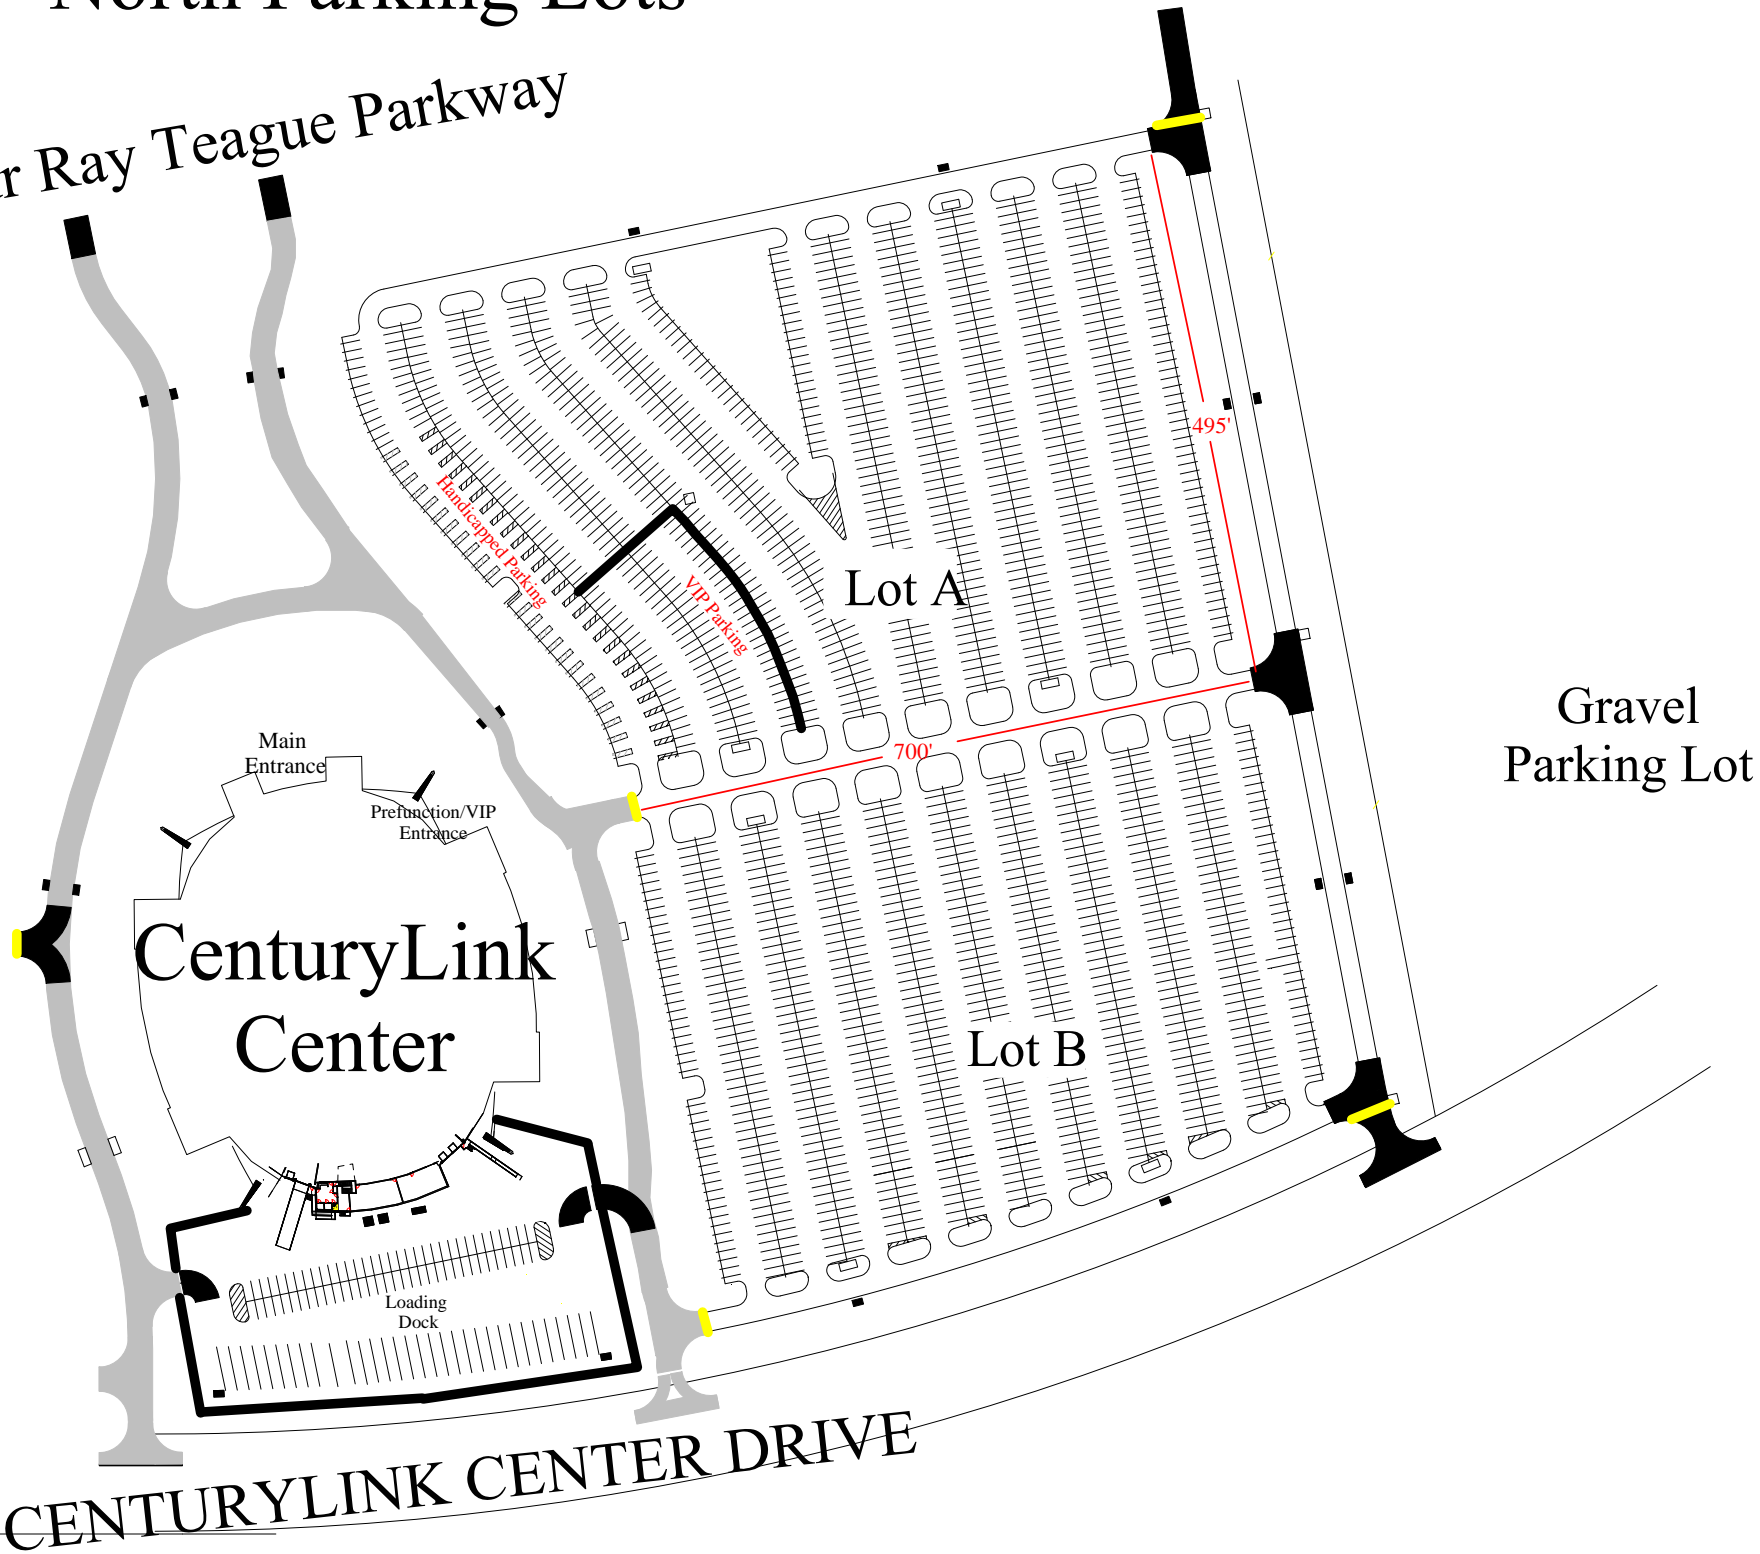

North Parking Lots

Arthur Ray Teague Parkway

CenturyLink Center

Lot A

Lot B

Gravel Parking Lot

CENTURYLINK CENTER DRIVE

Main Entrance

Prefunction/VIP Entrance

Loading Dock

Handicapped Parking

Vpp Parking

495'

700'